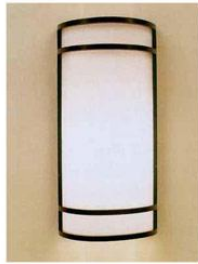

Evergreen Lighting QUICK SHIP  
 21<sup>ST</sup> CENTURY, LANTERN, AND PENDANT & WALL  
 SCONCE CATALOGS

McKinley

Whitney

Denali

Cathedral Hill

Lakeshore

Bellevue

Santa Fe